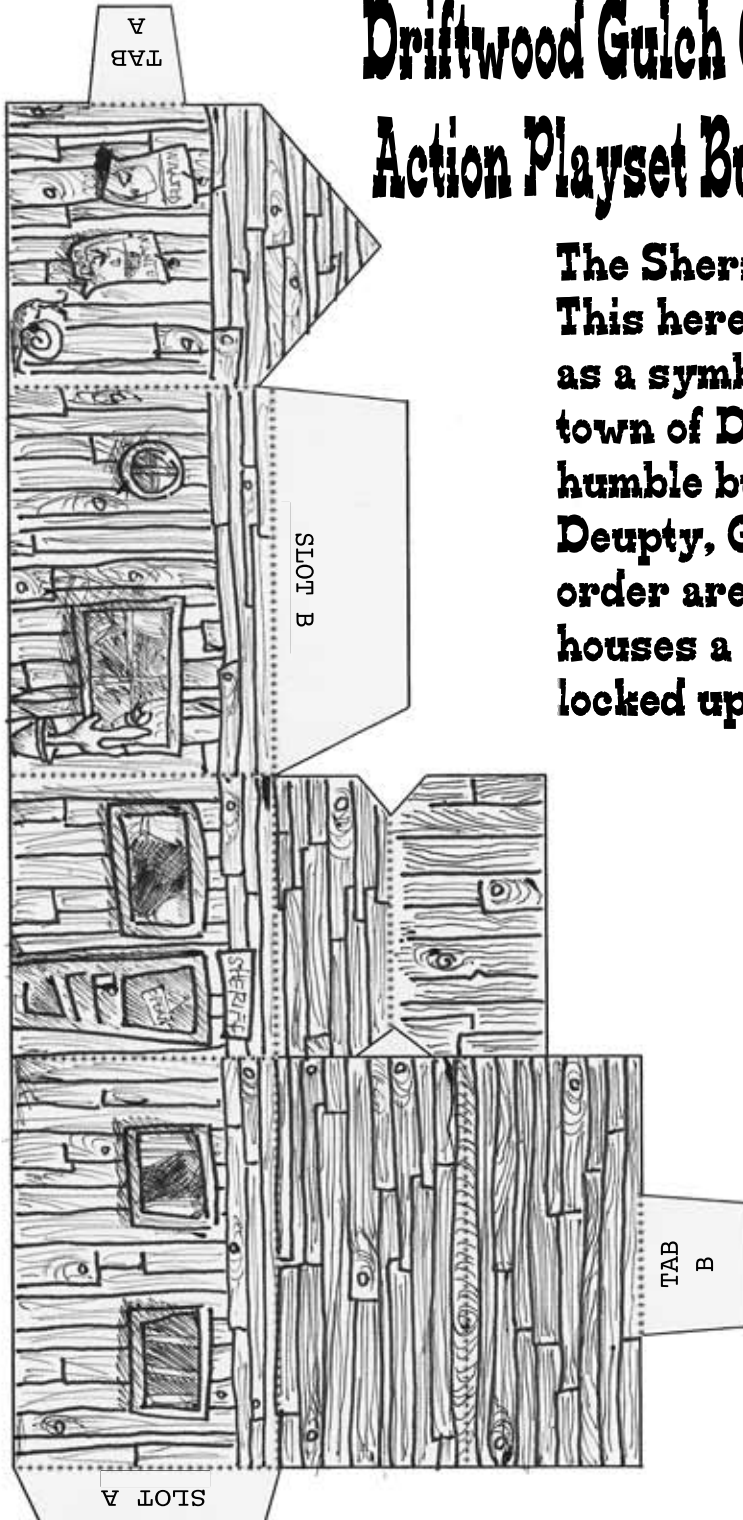

The Tales of Deputy Guppy

Driftwood Gulch Color, Cut & Fold Action Playset Building Number 1

The Sheriff's Office

This here's the Sheriff's Office! It stands as a symbol of peace and justice in the tiny town of Driftwood Gulch. It's from this humble building that Sheriff Bass and his Deputy, Guppy, make sure that law and order are always maintained. The building houses a small jail cell to keep any outlaws locked up while they await a ride to prison.

INSTRUCTIONS:

1. Print this page out on your home computer.
TIP: Print it out on cardstock or glue to the back of a cereal box to make it more sturdy.
2. Let your imagination run wild and color away!
3. Ask mom or dad to help you carefully cut along the black lines.
4. Fold along the dotted lines to begin assembling your building. **TIP:** Use a piece of tape to make sure the TABs stay in the SLOTS.
5. Cut out the figure of Deputy Guppy and his stand so you can pose him in front of the office!
6. Send a picture of your completed building to hello@saturdaymorningmedia.com
7. Collect all the pieces of Driftwood Gulch to create your own action playset!